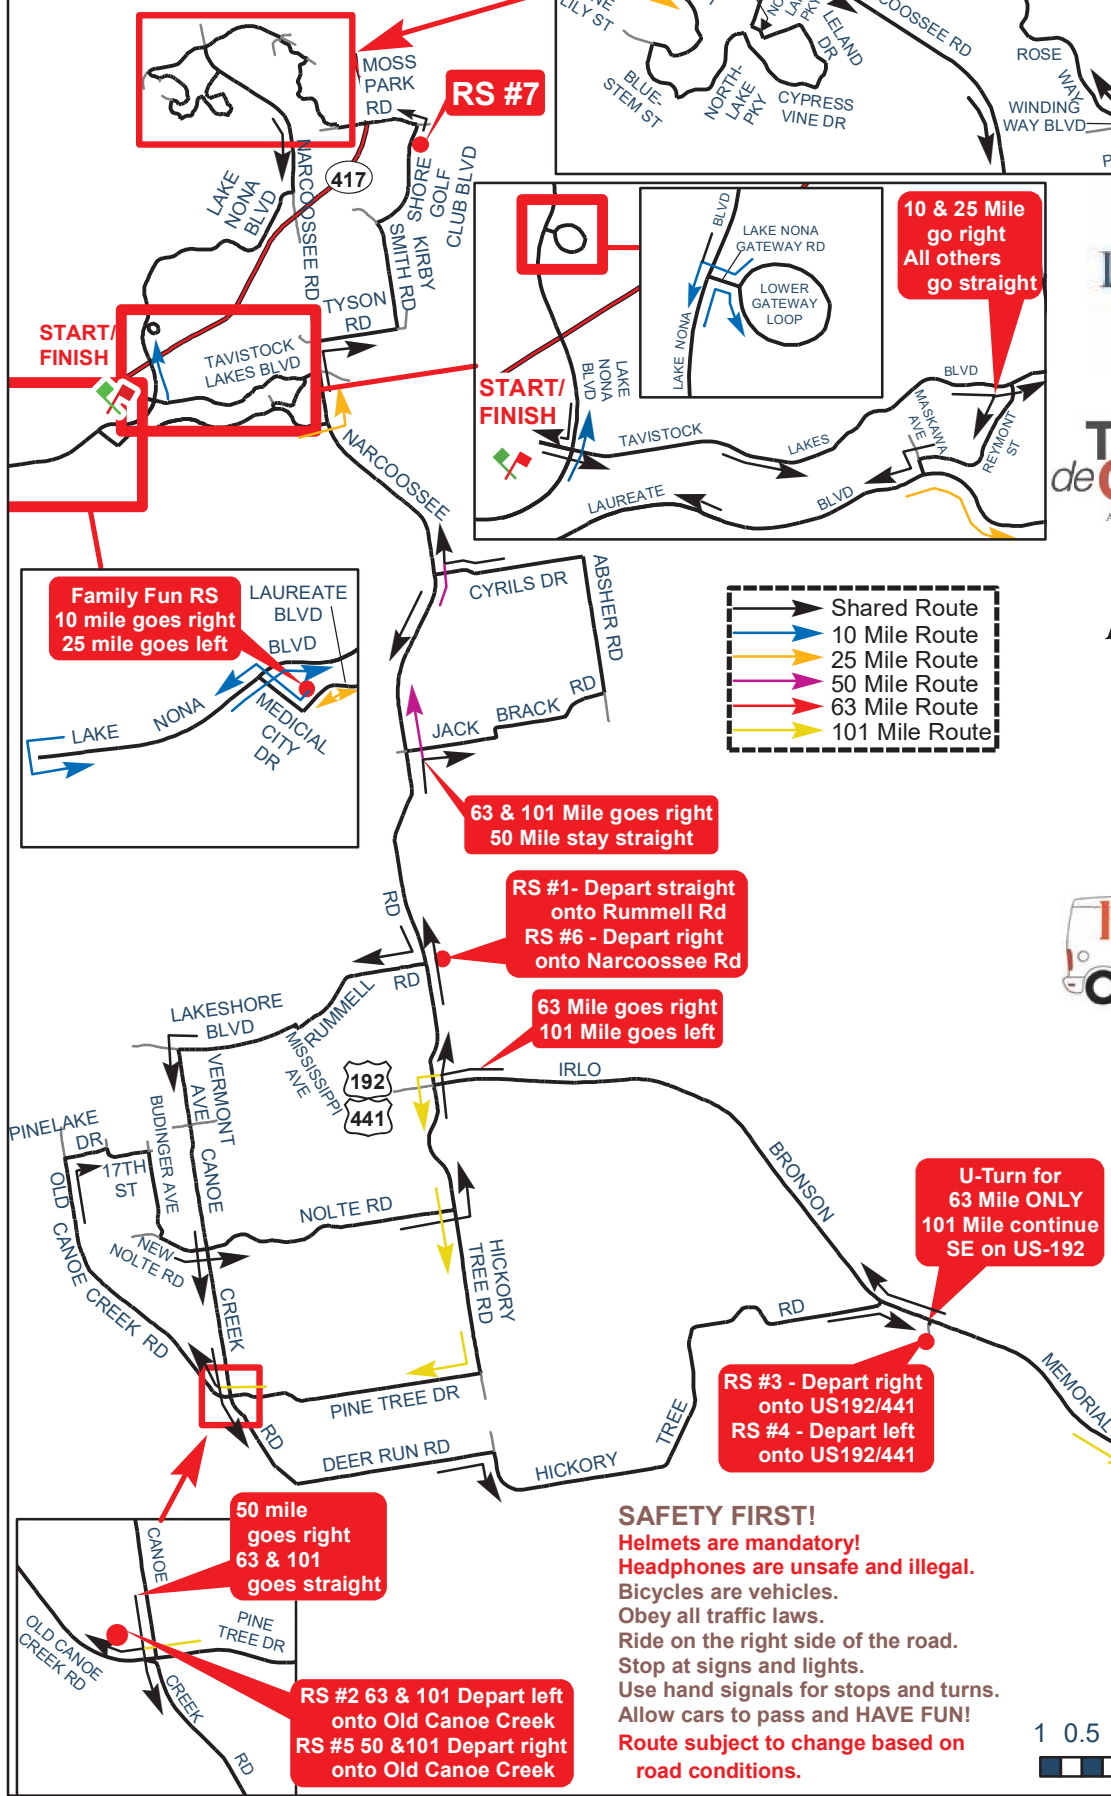

Contact Number
for Support/SAG:

321-438-5933
321-438-5952

March 25, 2018
All Routes

SAFETY FIRST!
Helmets are mandatory!
Headphones are unsafe and illegal.
Bicycles are vehicles.
Obey all traffic laws.
Ride on the right side of the road.
Stop at signs and lights.
Use hand signals for stops and turns.
Allow cars to pass and HAVE FUN!
Route subject to change based on road conditions.