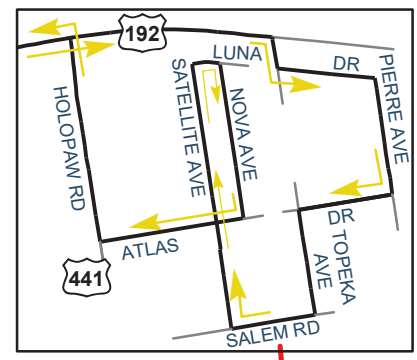

Contact Number
for Support/SAG:

321-438-5933
321-438-5952

March 25, 2018
All Routes

SAFETY FIRST!
Helmets are mandatory!
Headphones are unsafe and illegal.
Bicycles are vehicles.
Obey all traffic laws.
Ride on the right side of the road.
Stop at signs and lights.
Use hand signals for stops and turns.
Allow cars to pass and HAVE FUN!
Route subject to change based on road conditions.