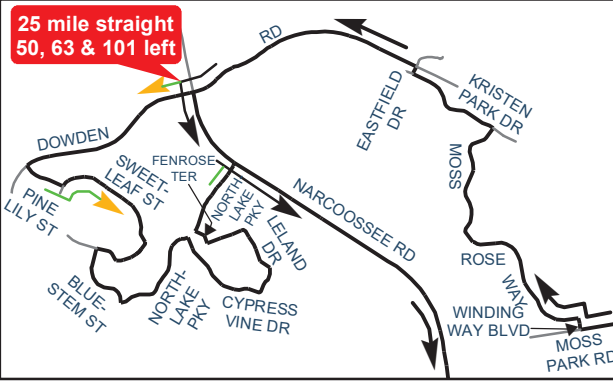

Contact Number
for Support/SAG:

321-438-5933
321-438-5952

March 25, 2018
All Routes

SAFETY FIRST!
Helmets are mandatory!
Headphones are unsafe and illegal.
Bicycles are vehicles.
Obey all traffic laws.
Ride on the right side of the road.
Stop at signs and lights.
Use hand signals for stops and turns.
Allow cars to pass and HAVE FUN!
Route subject to change based on road conditions.