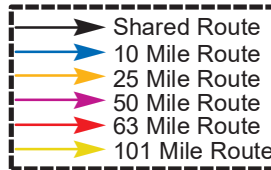

Contact Number
for Support/SAG:

321-438-5933
321-438-5952

March 25, 2018
All Routes

SAFETY FIRST!
Helmets are mandatory!
Headphones are unsafe and illegal.
Bicycles are vehicles.
Obey all traffic laws.
Ride on the right side of the road.
Stop at signs and lights.
Use hand signals for stops and turns.
Allow cars to pass and HAVE FUN!
Route subject to change based on road conditions.